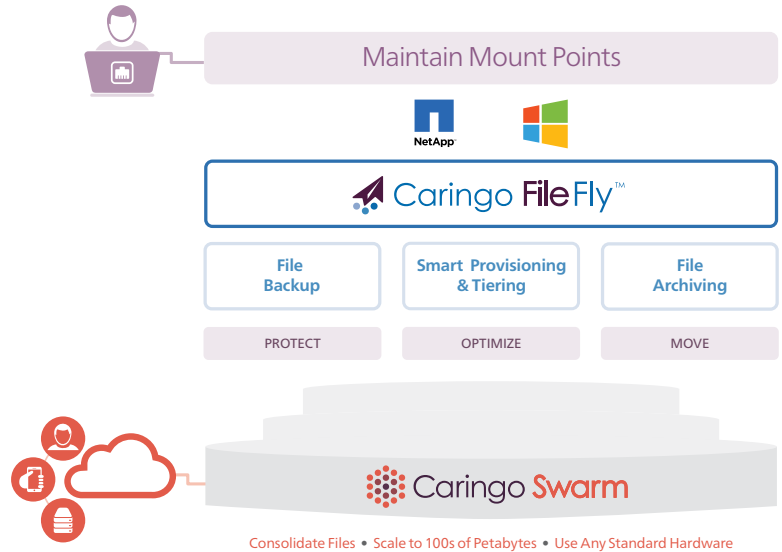

Smart File Movement Based on Value

File-Level Policy Automation

Control the File Value Lifecycle with Insight & Precision

Typical file-migration solutions often rely on a disparate mix of data management software, storage infrastructure and backup applications—perpetually increasing complexity and requiring significant amounts of manual management. Unlike those solutions, FileFly radically simplifies the file-transition process—automatically and transparently moving the right level of file data at the right time to Caringo Swarm.

Optimize

Smart provisioning **maximizes your primary storage** by intelligently transitioning data to lower cost, highly resilient Swarm-based feature-rich object storage.

Move

File-level active archiving moves files completely to Swarm—reducing reliance on primary storage while **consolidating files** and providing **robust search** capabilities and **secure access**.