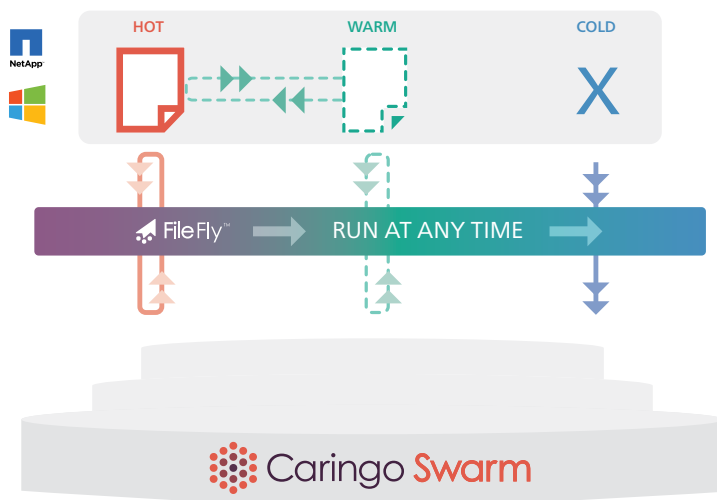

Optimize NetApp & Windows Filer Use, Conserve Resources & Drive Down TCO

FileFly for Swarm, Caringo's incredibly resilient and efficient object storage software, is the only solution you need for complete, automated file lifecycle management—from creation to preservation. Working with both NetApp® and Windows® filers, FileFly simplifies the transition of your data from NAS to Swarm's

simple, bulletproof, limitless storage. You select the level of file data movement based on your business requirements and reap the benefits of increased data protection, seamless and transparent file backup, and smart provisioning of primary storage. Once on Swarm, your data is continuously protected (without using RAID which can increase rebuild times, putting you at risk for data loss). You can scale to hundreds of petabytes on the standard hardware of your choice, reducing storage TCO 4x versus primary NAS. Once on Swarm, your data is consolidated and protected, enabling robust search capabilities and secure access from any authorized application or device.

Smart File Movement Based on Value

File-Level Policy Automation

Control the File Value Lifecycle with Insight & Precision

Typical file-migration solutions often rely on a disparate mix of data management software, storage infrastructure and backup applications—perpetually increasing complexity and requiring significant amounts of manual management. Unlike those solutions, FileFly radically simplifies the file-transition process—automatically and transparently moving the right level of file data at the right time to Caringo Swarm.